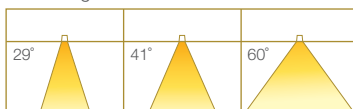

Beam Angle

Driver Dimming Variation

(DA)
DALI PART
209