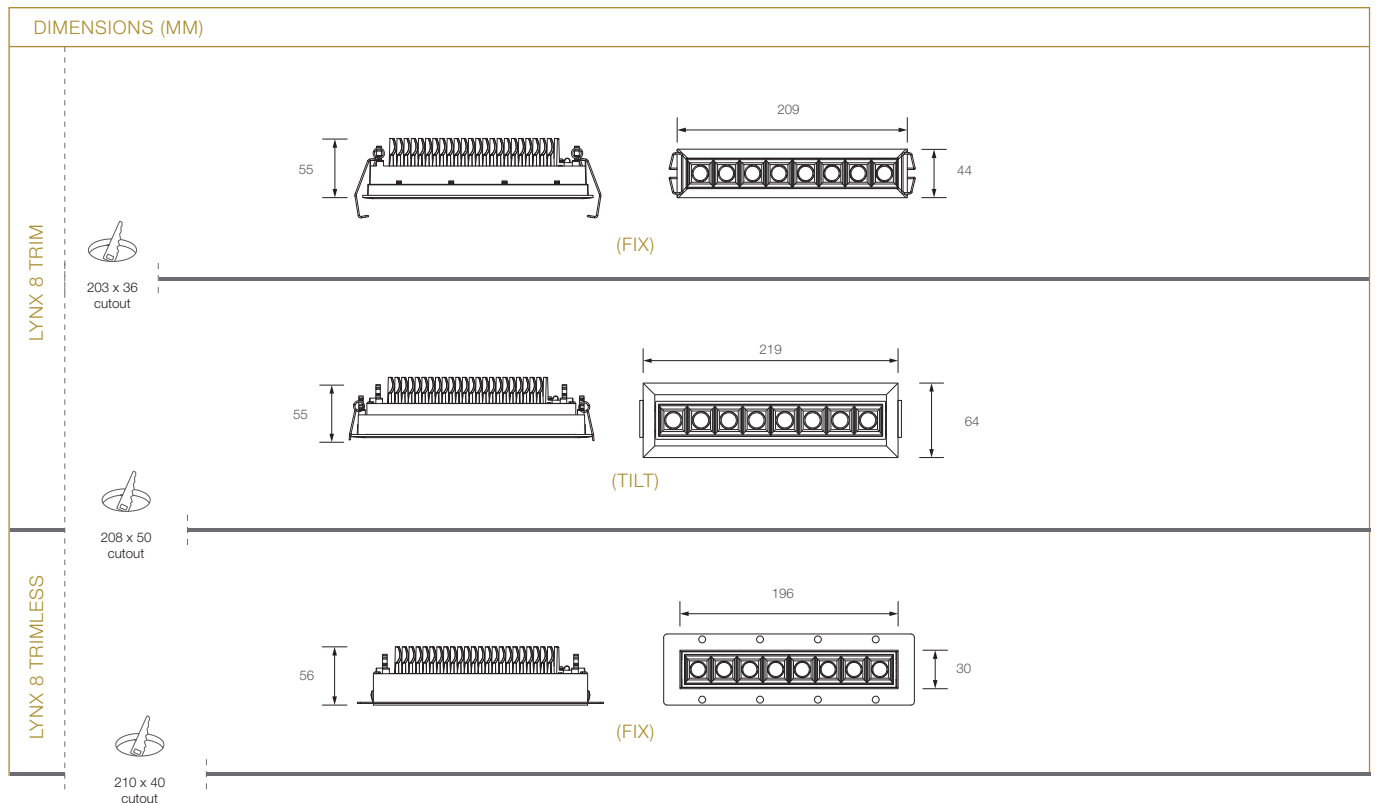

DIMENSIONS (MM)

LYNX 8 tuneWHITE

PHOTOMETRICS

LYNX 8 tuneWHITE

| Height (m) | | E _{max} (lx) | | | LYNX 8 TW | | | Luminous Flux (lm) |
|------------|----------------|-----------------------|------|------|-----------|--------------|---------------|-------------------------|
| | | 29° | 41° | 60° | LED Power | System Power | CRI | tuneWHITE 2700K - 6000K |
| 1 | E(0°) | 3372 | 1667 | 991 | 16W | 20W | ProART CRI-95 | 880 |
| | Cone Ø 0° (m) | 0.51 | 0.78 | 1.13 | | | | |
| | Cone Ø 90° (m) | 0.51 | 0.91 | 1.15 | | | | |
| 2 | E(0°) | 843 | 417 | 248 | 16W | 20W | ProART CRI-95 | 880 |
| | Cone Ø 0° (m) | 1.02 | 1.57 | 2.26 | | | | |
| | Cone Ø 90° (m) | 1.01 | 1.81 | 2.31 | | | | |
| 3 | E(0°) | 375 | 185 | 110 | 16W | 20W | ProART CRI-95 | 880 |
| | Cone Ø 0° (m) | 1.53 | 2.35 | 3.39 | | | | |
| | Cone Ø 90° (m) | 1.52 | 2.72 | 3.46 | | | | |
| 4 | E(0°) | 211 | 104 | 62 | 16W | 20W | ProART CRI-95 | 880 |
| | Cone Ø 0° (m) | 2.04 | 3.14 | 4.53 | | | | |
| | Cone Ø 90° (m) | 2.02 | 3.63 | 4.62 | | | | |
| 5 | E(0°) | 135 | 67 | 40 | 16W | 20W | ProART CRI-95 | 880 |
| | Cone Ø 0° (m) | 2.55 | 3.92 | 5.66 | | | | |
| | Cone Ø 90° (m) | 2.53 | 4.54 | 5.77 | | | | |